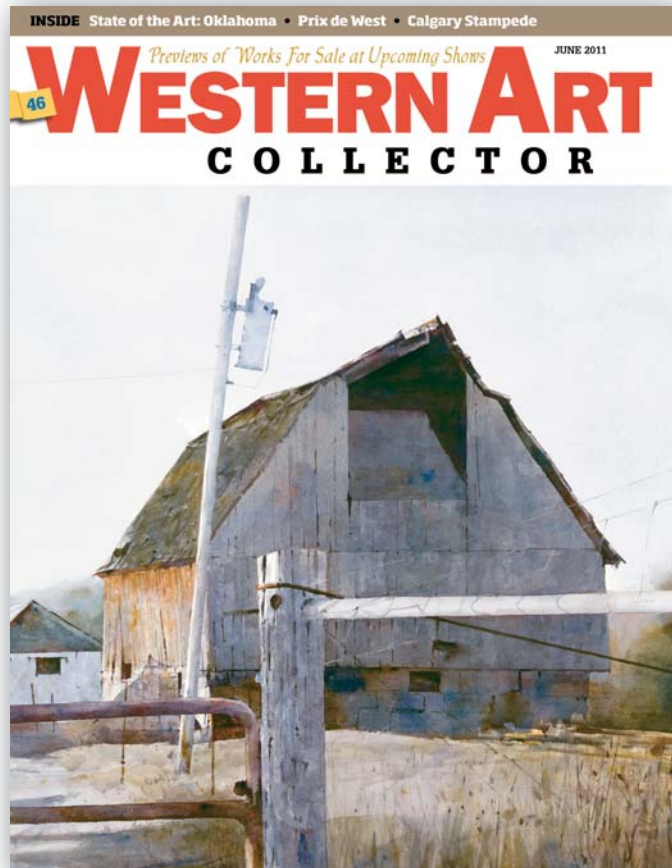

As seen in the  
June 2011 issue of

**WESTERN ART**  
COLLECTOR

## Drama of the West

John Peterson's inspiration comes from a passion to recreate the excitement and romance of the historical West. His western scenes are infused with action and drama, portraying the rugged independence of those who occupied and explored our American West.