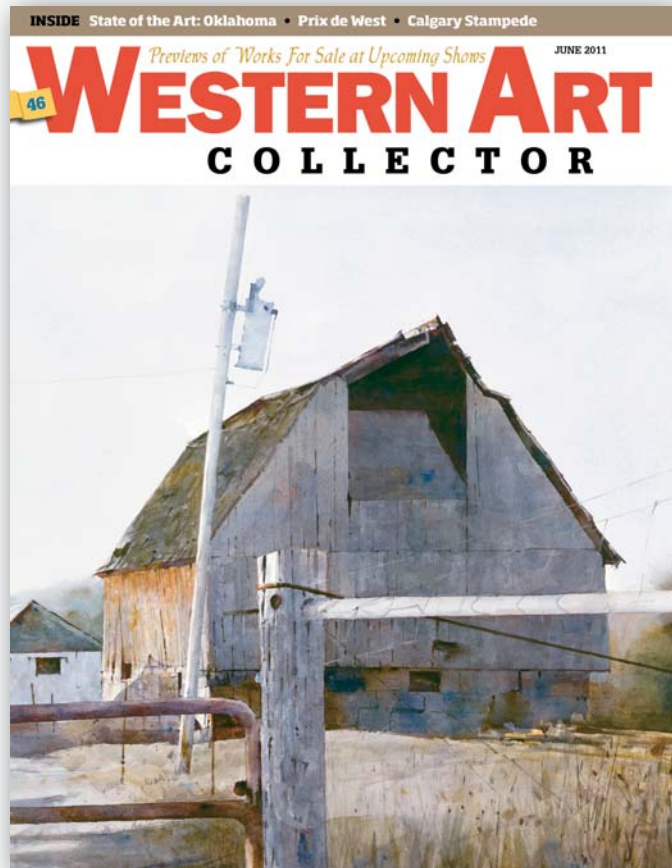

As seen in the
June 2011 issue of

WESTERN ART
COLLECTOR

Drama of the West

John Peterson's inspiration comes from a passion to recreate the excitement and romance of the historical West. His western scenes are infused with action and drama, portraying the rugged independence of those who occupied and explored our American West.